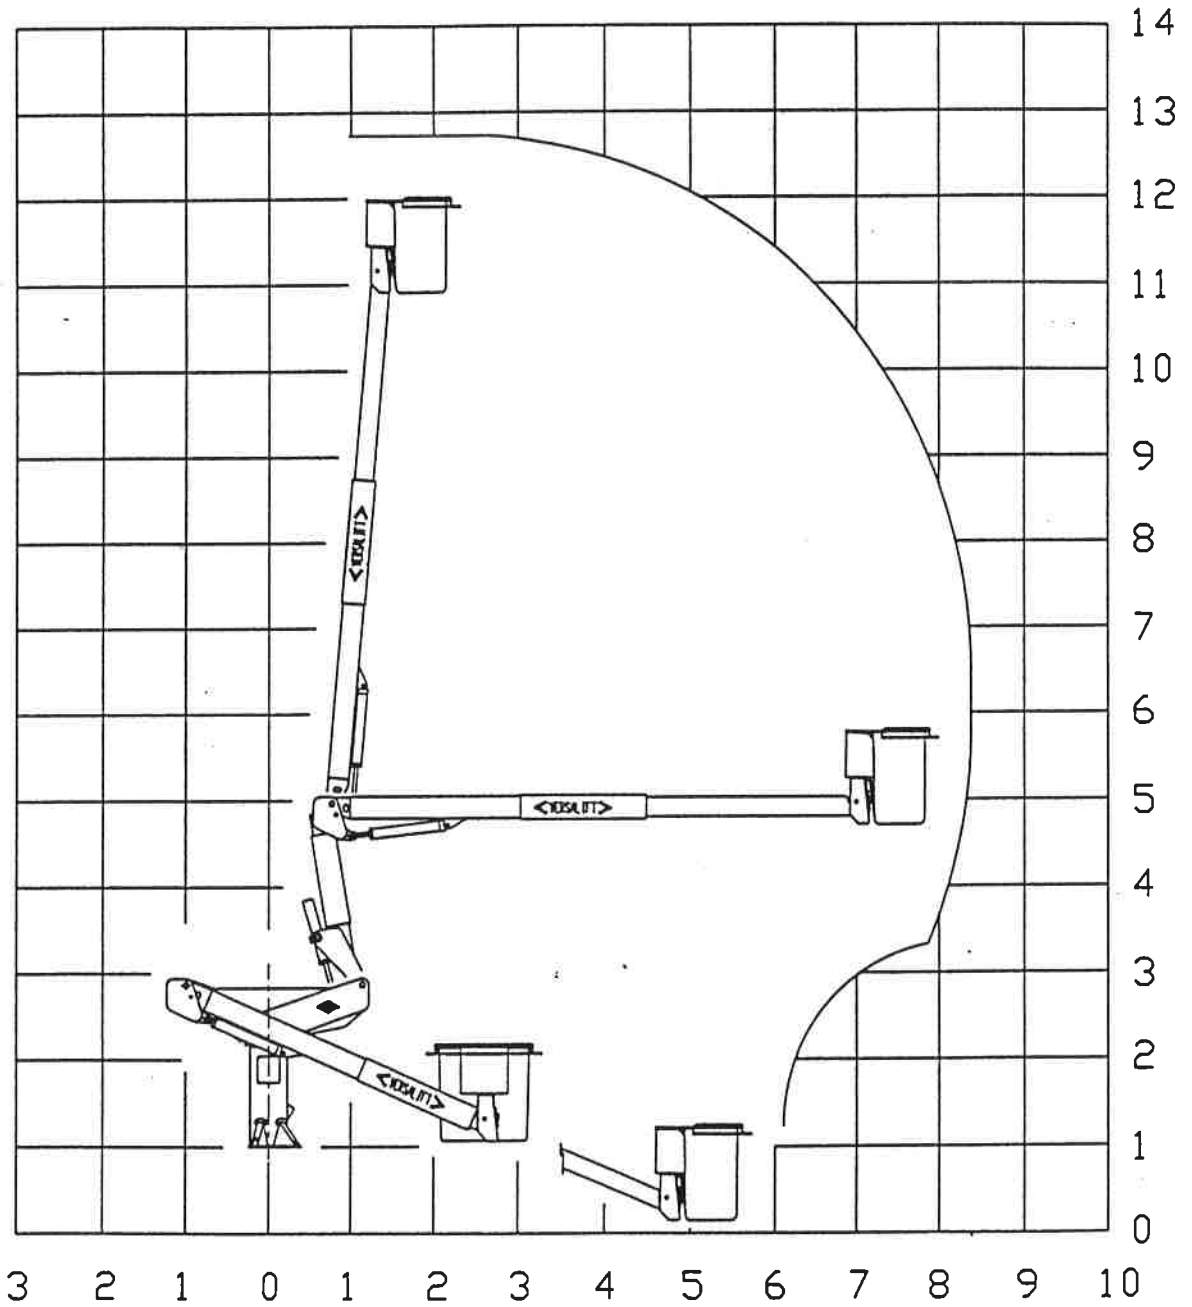

METERS

 <b>TIME</b> MANUFACTURING COMPANY WACO TEXAS	DWN. BY J. T.	DATE 970213	TITLE VST-3600-I REACH-DIAGRAM
	CHKD. BY	DATE	
	APPR. BY	DATE	
SCALE FIT	DVG. NO. 13659A1	REV. A	